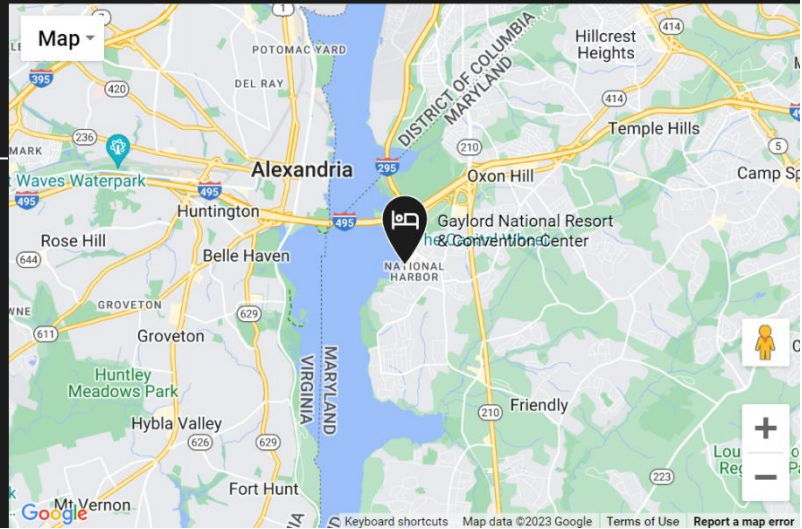

Nearby

Bus Station
[Franklin St & S Pitt St Station](#)

Subway Station
[Branch Ave Metro](#)
[Braddock Road Station](#)

Train Station
[Amtrak Station ALX](#)
 Union Station

GETTING TO NATIONAL HARBOR

165 Waterfront St National Harbor, MD 20745
 301.203.4170
WWW.NATIONALHARBOR.COM

National Harbor is a community unlike any other in the DC area. Rising from the banks of the Potomac River, in Prince George's County, MD, just 15 minutes from DC, National Harbor has more than 3,000 hotel rooms, 150 stores, 30 restaurants, a world-class marina, and the Capital Wheel.

LOCATION

- 15 minutes to Downtown Washington, DC
- 11 minutes to Old Town Alexandria, VA
- 15 minutes to Reagan National Airport
- 37 minutes to Dulles International Airport
- 42 minutes to Baltimore Washington International Airport
- 19 minutes from Union Station